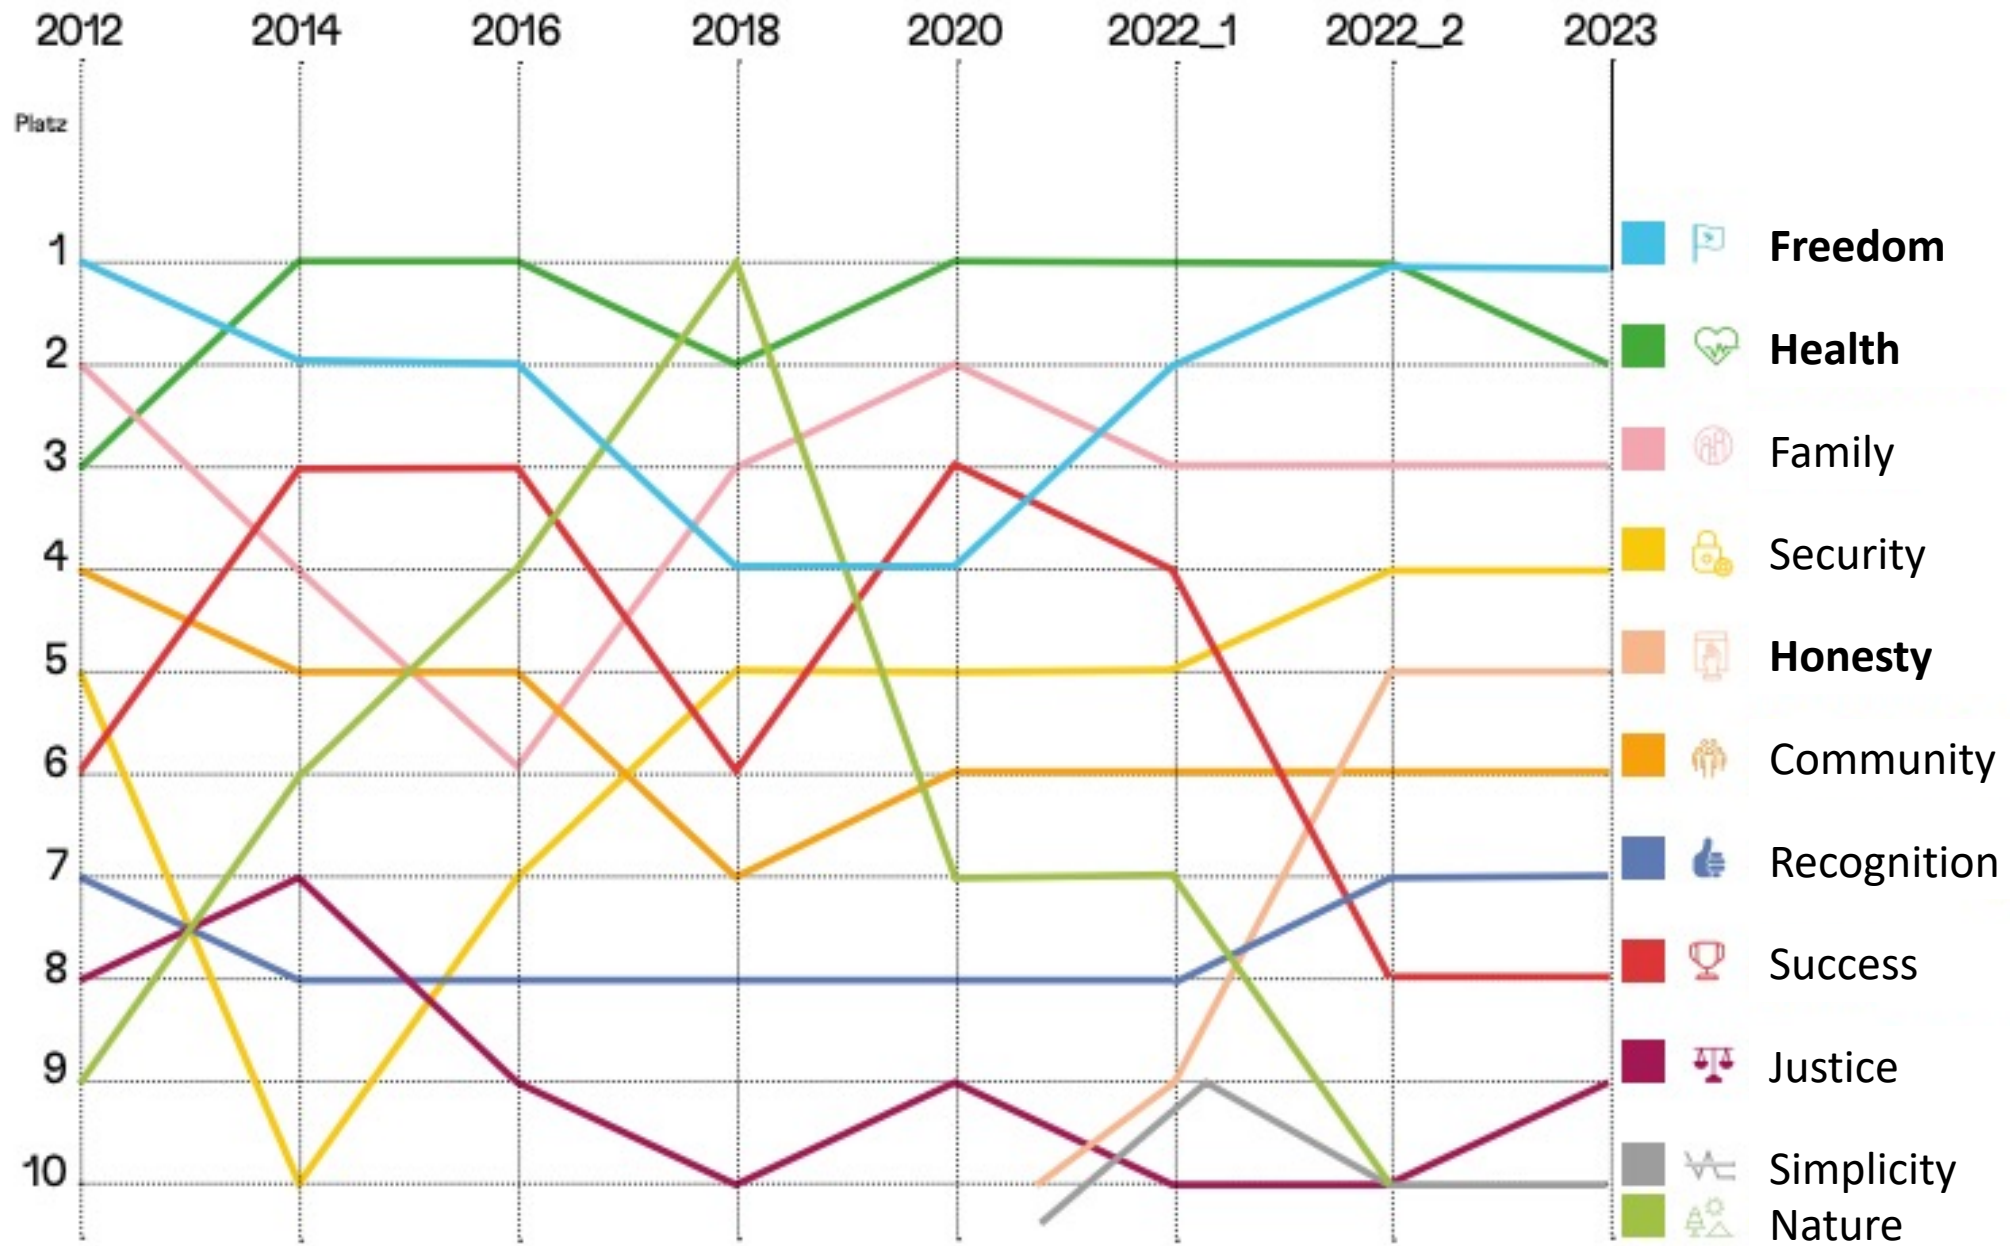

PLANETARY HEALTH (KPIs)

Role of consumers vs. private companies

ZHAW Lake Week | International Day | 29.01.2024

Theresa Hingsammer
Food Campus Berlin

I am tired.

THE ROLE OF CONSUMERS

Source: Werteindex 1-2024, Bonsai Research

What's in it for me?

How to create a bigger intersection?

Freedom

Indulgence
first,
rationality
second

True
impact counts

**How to
spark
enthusiasm?**

Planetary
Health **AND**
profits

Comparability