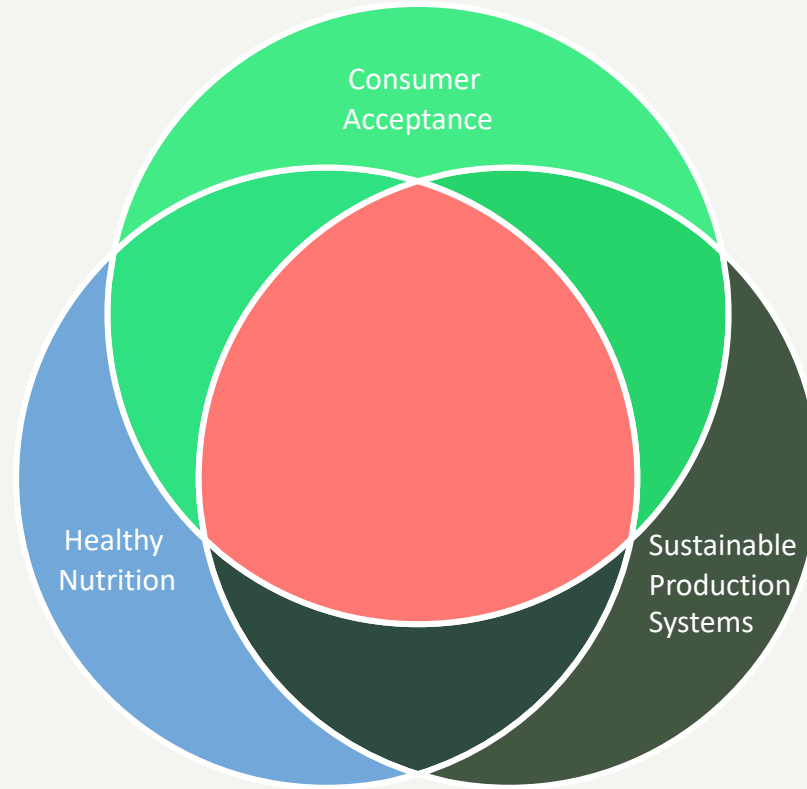

PLANETARY HEALTH (KPIs)

Role of consumers vs. private companies

ZHAW Lake Week | International Day | 29.01.2024

Theresa Hingsammer
Food Campus Berlin

I am tired.

THE ROLE OF CONSUMERS

Source: Werteindex 1-2024, Bonsai Research

What's in it for me?

How to create a bigger intersection?

Freedom

Indulgence
first,
rationality
second

True
impact counts

**How to
spark
enthusiasm?**

Planetary
Health **AND**
profits

Comparability